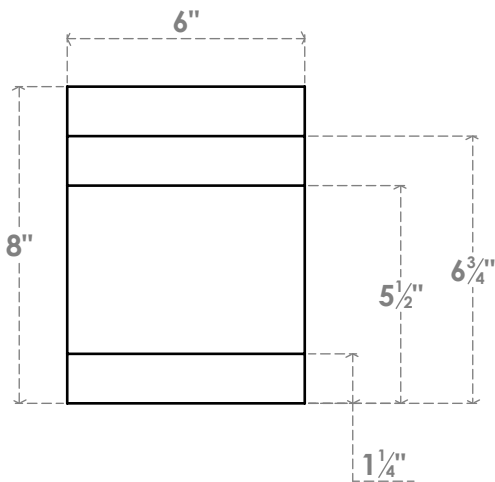

RFTP06X08X16MED

6"W X 8"H X 16"L MEDITERRANEAN ARCHITECTURAL GRADE PVC RAFTER TAIL

SIDE PROFILE

ISOMETRIC

FRONT PROFILE

EKENA MILLWORK
 2300 WEST MAIN ST.
 CLARKSVILLE, TX 75426
 TOLL FREE: 866-607-0453
 WWW.EKENAMILLWORK.COM