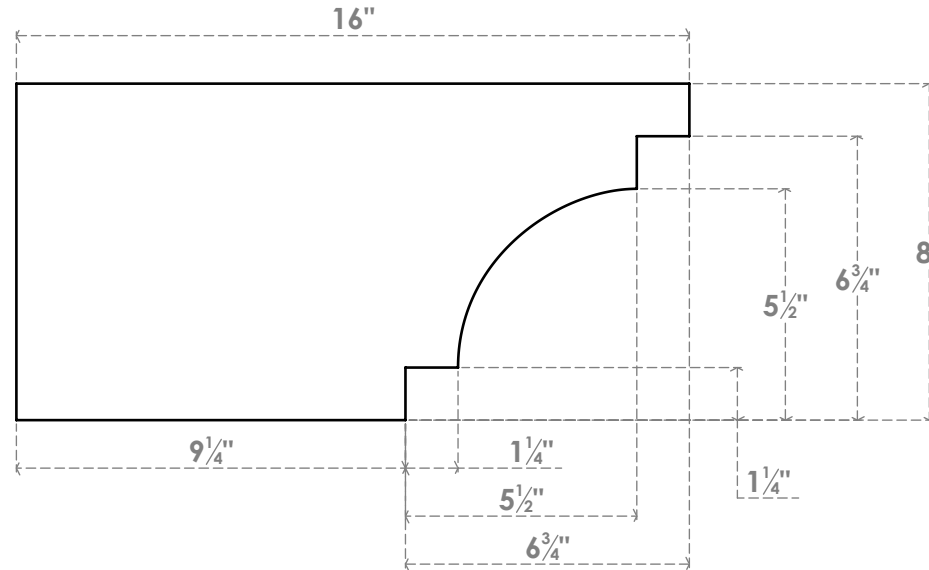

RFTP06X08X16MED

6"W X 8"H X 16"L MEDITERRANEAN ARCHITECTURAL GRADE PVC RAFTER TAIL

SIDE PROFILE

ISOMETRIC

FRONT PROFILE

EKENA MILLWORK
 2300 WEST MAIN ST.
 CLARKSVILLE, TX 75426
 TOLL FREE: 866-607-0453
 WWW.EKENAMILLWORK.COM